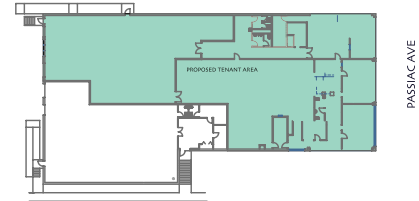

# Lease

204 Passaic Ave, Fairfield, NJ

**12,600± sq ft**

**100% Air Conditioned**

KEYMAP  
SCALE: 1/32" = 1'-0"

## Specs

**Ceiling Heights: 21' clear**

**Office: 3,000± sq ft**

**Loading: 2 Tailboards. 1 Drive-in**

**Power: 400 amps**

**Parking: 30+ Spaces**