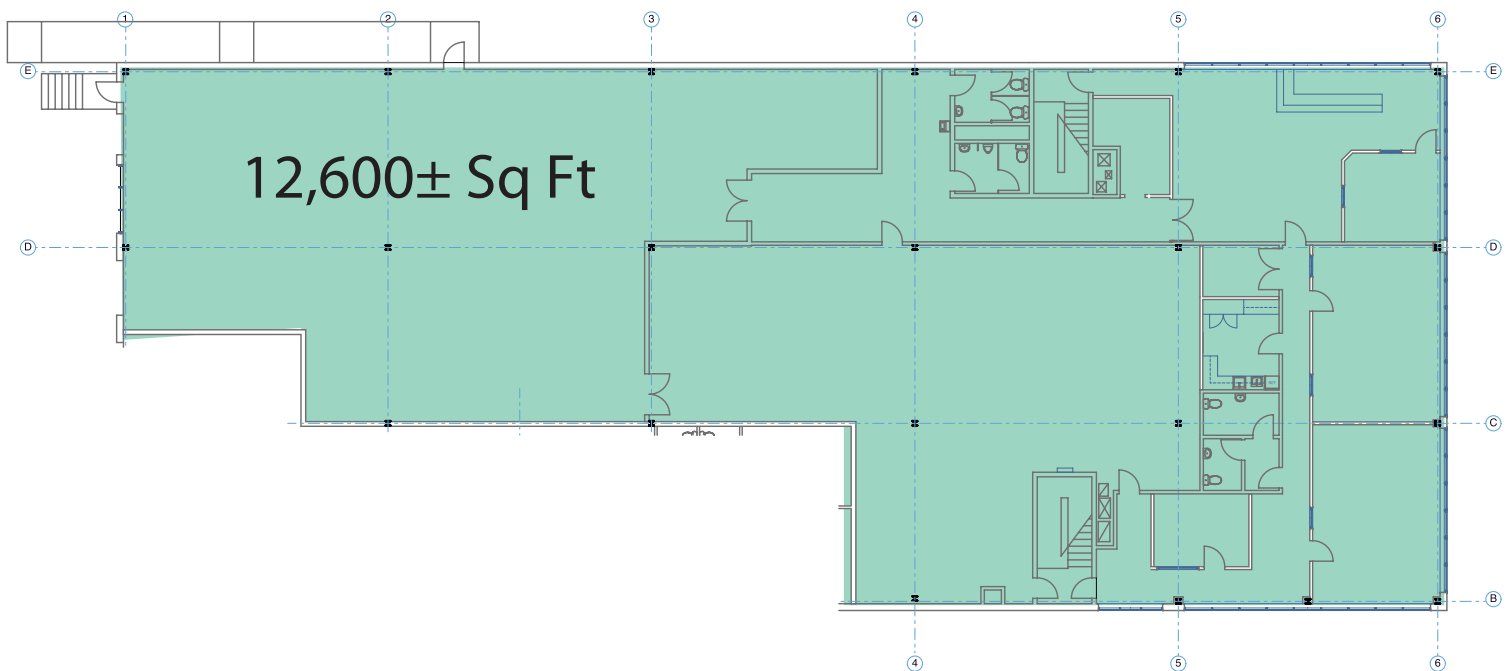

# Lease

204 Passaic Ave, Fairfield, NJ

**12,600± sq ft**

**100% Air Conditioned**

KEYMAP  
SCALE: 1/32" = 1'-0"

## Specs

**Ceiling Heights: 21' clear**

**Office: 3,000± sq ft**

**Loading: 2 Tailboards. 1 Drive-in**

**Power: 400 amps**

**Parking: 30+ Spaces**